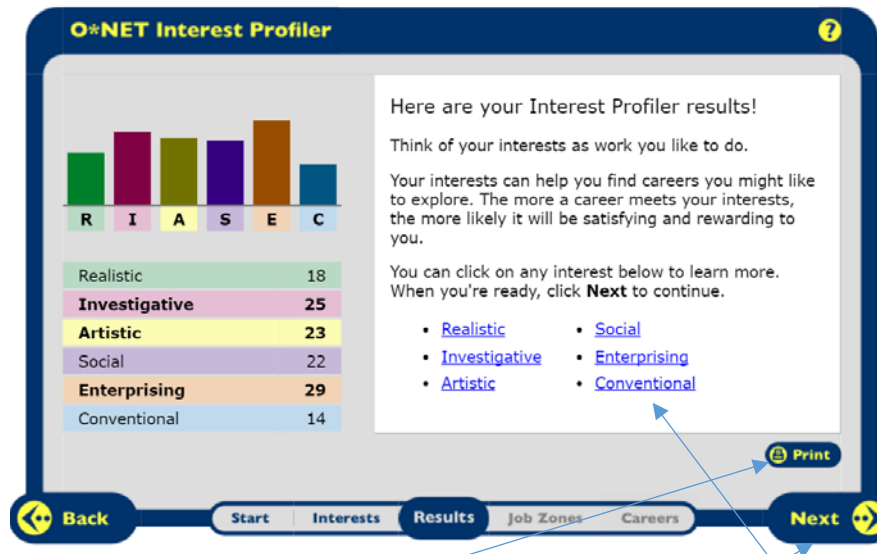

1. Once you complete all the questions in the Interest Profiler you will be presented with your results. What do you think? Does this look/sound like you? If not, you may need to go back and see how you've answered some questions and make changes. Also, this is just one tool for discovering your interests and no one tool can completely pinpoint all of your interests. But perhaps there are some interests listed here you feel strongly reflects you and what interests you.