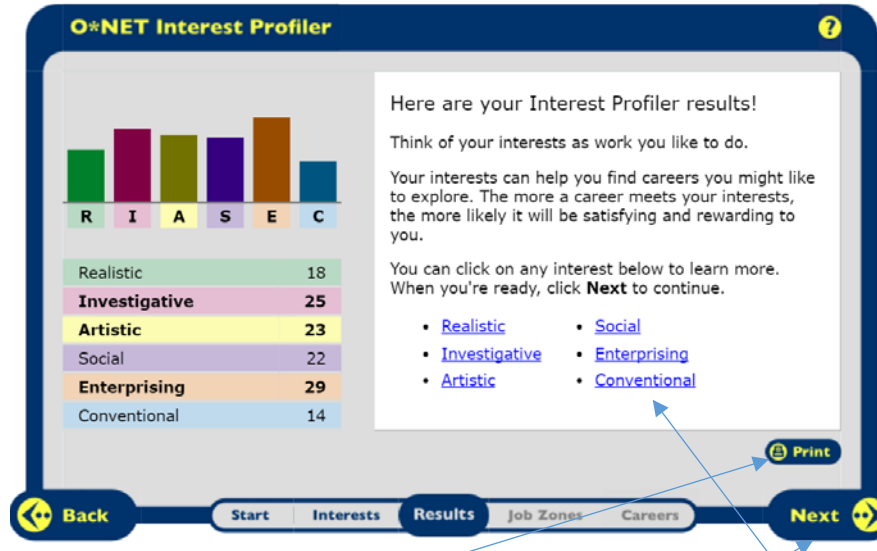

1. Once you complete all the questions in the Interest Profiler you will be presented with your results. What do you think? Does this look/sound like you? If not, you may need to go back and see how you've answered some questions and make changes. Also, this is just one tool for discovering your interests and no one tool can completely pinpoint all of your interests. But perhaps there are some interests listed here you feel strongly reflects you and what interests you.